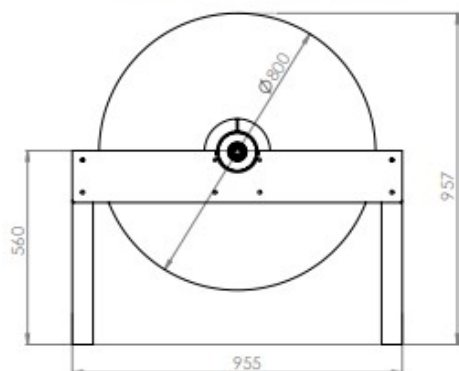

CHARIOT + MANDRIN

JUMBO LATERAL 1000 SNO

CHARIOT + MANDRIN

JUMBO LATERAL 800 SNO