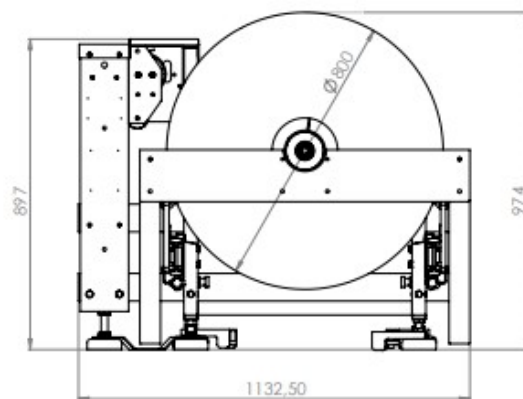

CHARIOT + MANDRIN

JUMBO LATERAL 1000 SNO

CHARIOT + MANDRIN

JUMBO LATERAL 800 SNO